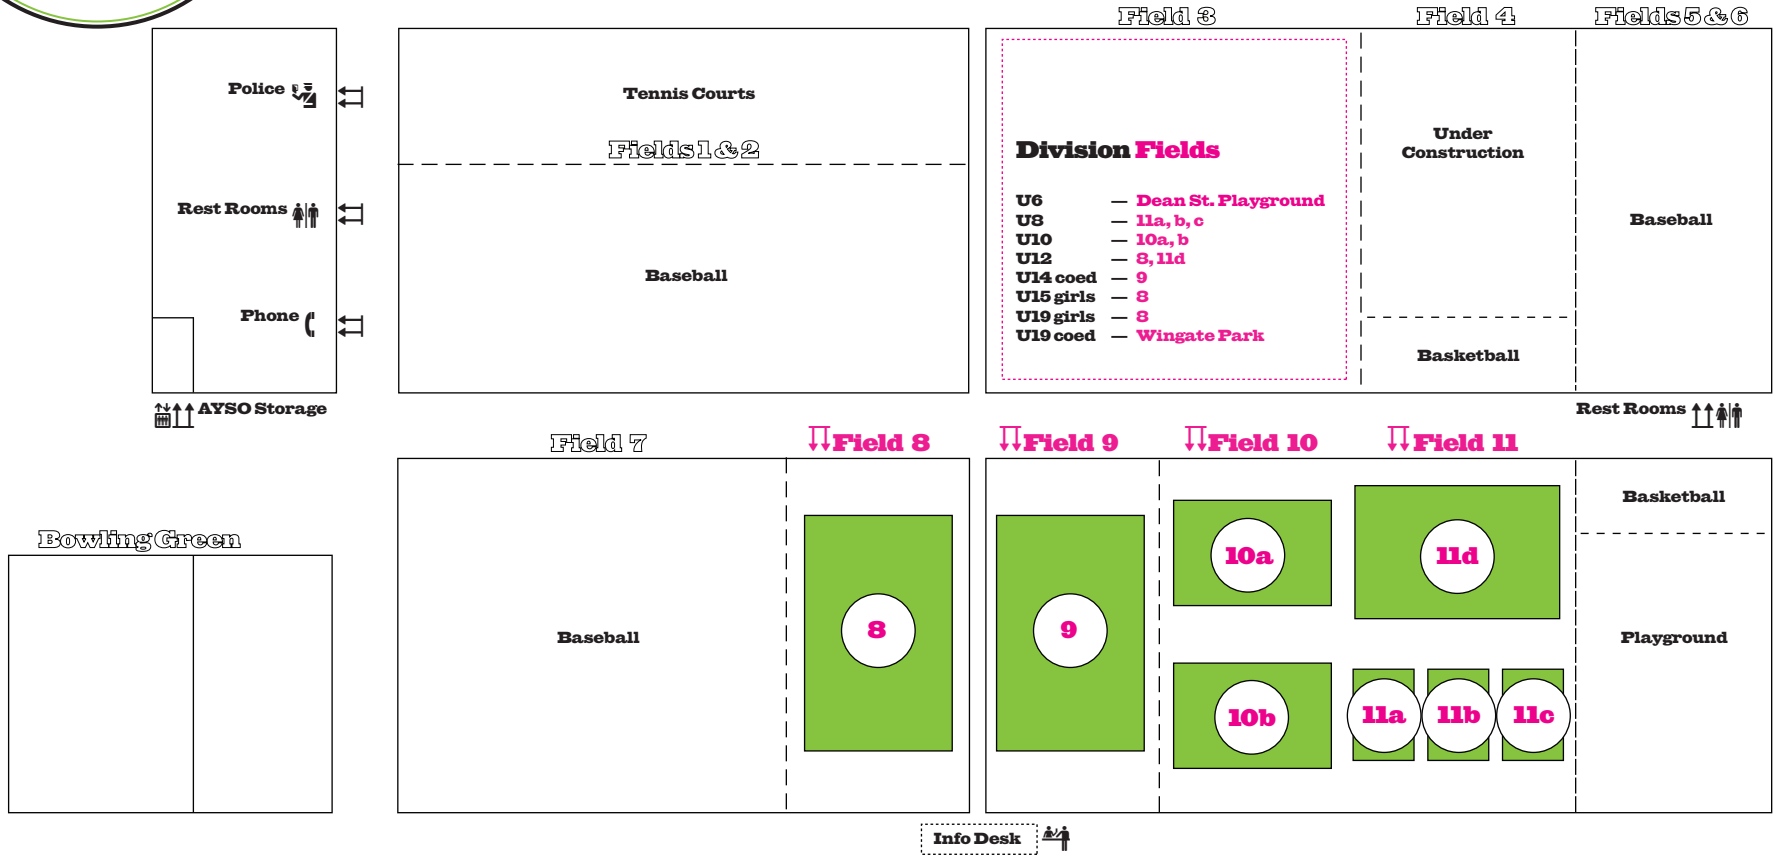

SPRING 2010 PARADE GROUND MAP

PARKSIDE AVENUE

CORNELIUS VAN DER BEEK

PARADE PLACE

CATON AVENUE